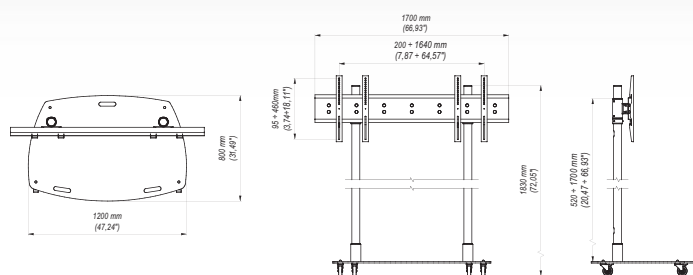

edbak® TR6.12 ■ Double Plasma/LCD Trolley 37"-51"

Features

- 1 INSTALLATION OF 2 SCREENS ON ONE MOUNT
- 2 CASTERS WITH BRAKES
- 3 SOLID BUILD
- 4 CABLE ORGANISER

Technical Data

75x75 mm
100x100 mm
200x100 mm
200x200 mm
300x300 mm
400x200 mm
400x400 mm
600x400 mm
800x200 mm
800x400 mm
1200x400 mm

37"-51"

160 Kg

min. 95x200 mm
max. 460x1420 mm

min. 520 mm
max. 1700 mm

Trade Information

Index	Colour	Package	EAN
TR6.12c-B	■	■	5908252962440
TR6.12s-B	■	■	5908252962471
TR6.12w-B	□	■	5908252962488

Package Dimensions [mm] (H x W x D)	1800x360x140
Weight [Kg]	118,5